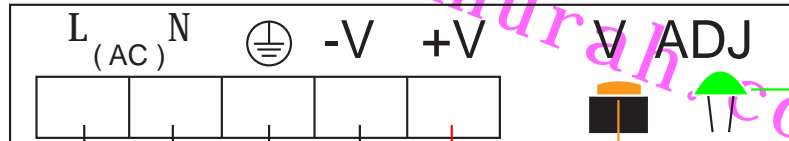

Indicator Lamp

Ground

Up / Down Voltage